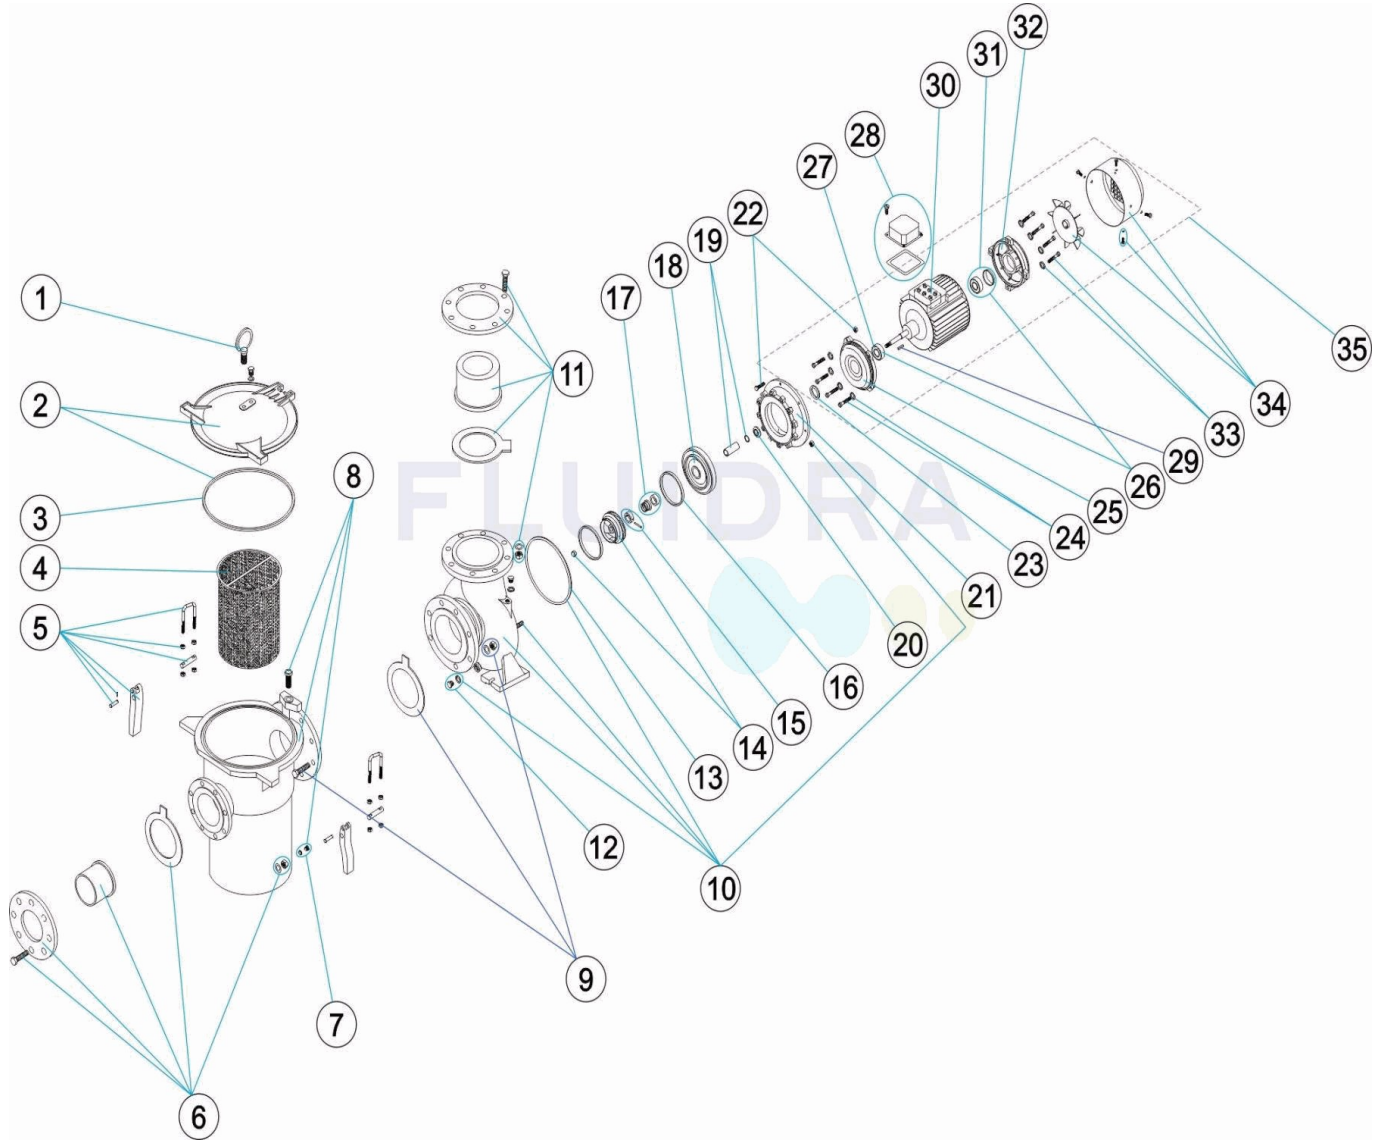

CODE **01223, 01224, 01225, 01226**

DESCRIPTION: **CENTRIFUGAL PUMP ARAL C-1500**

ENGLISH

POS	CODE	DESCRIPTION	POS	CODE	DESCRIPTION
1	4405020501	PRE-FILTER LOAD RING	14	* 4405020022	IMPELLER 20 HP 60 HZ
2	4405020503	PRE-FILTER COVER	14	* 4405050017	IMPELLER 20 HP
3	4405020535	O' RING D 6"	14	* 4405020510	IMPELLER 25 HP
4	4405020504	PRE-FILTER BASKET	14	* 4405050021	IMPELLER 25 HP 60 HZ
5	4405020505	PRE-FILTER CLOSURE	14	* 4405050018	IMPELLER 25 HP
6	4405020533	UNION FITTINGS D-160	15	4405020537	EXTENSION RING ASSEMBLY
7	4405020507	PRE-FILTER DRAIN PLUG	16	4405020513	ADJUSTMENT RING (20-25HP)
8	4405020506	PRE-FILTER BODY 6X6" 37L (01268 "	17	4405020511	MECHANICAL SEAL
9	4405020534	PRE-FILTER/PUMP UNION 20-25 HP	18	4405020514	CASING COVER (20 HP)
10	4405020508	PUMP HOUSING 20 - 25 HP	19	4405020440	SHAFT PROTECTION JACKET (5,5-15 HP)
11	4405020259	UNION FITTINGS 15 HP	20	4405020008	DEFLECTOR WASHER 32X55X3 5,5HP-15HP
12	4405020232	PRE-FILTER DRAIN PLUG	21	4405020517	CASING 15HP
13	4405020405	GASKET 277X262X0,5 - 5,5HP-15HP	22	4405020518	CASING BOLTS (20-25 HP)

* -> SEE OBSERVATIONS SHEET