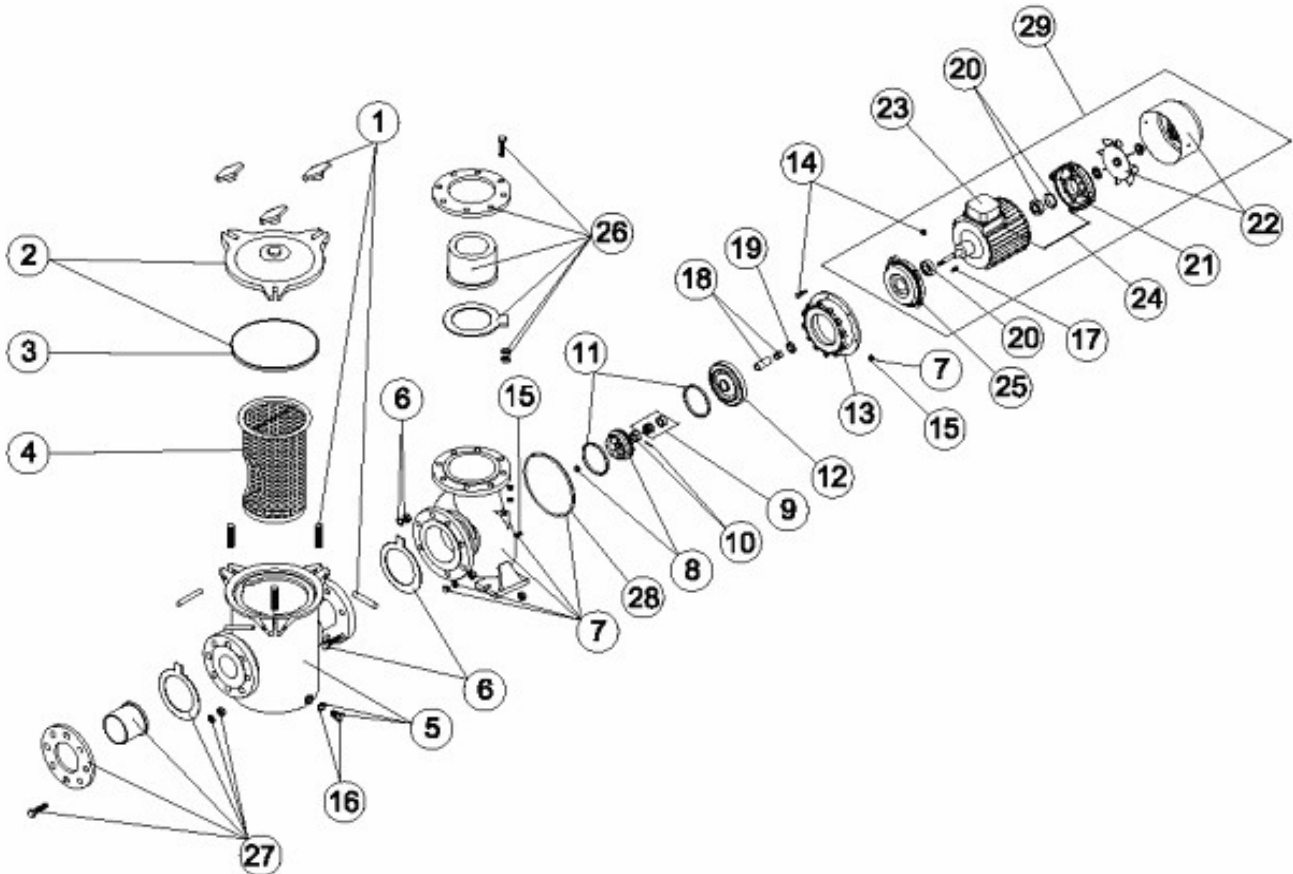

CODE **01209, 01210, 01211, 01212, 01213, 01214, 01215, 01216, 01217, 01218, 01219, 01220, 01221, 01222**

DESCRIPTION: **CENTRIFUGAL PUMP 1500 R.P.M**

ENGLISH

POS	CODE	DESCRIPTION	POS	CODE	DESCRIPTION
1	440502021	MOTOR PIN	8	* 4405020419	IMPELLER 12,5 HP
2	440502022	PRE-FILTER COVER	8	* 4405020420	IMPELLER 15 HP
3	440502025	'O' RING D. 232X8	9	* 4405020308	MECHANICAL SEAL 4HP
4	4405020203	PRE-FILTER BASKET	9	* 4405020511	MECHANICAL SEAL 5,5-15 HP
5	* 4405020404	PRE-FILTER 4HP-7,5 HP(01213-01214)	10	* 4405020423	EXTENSION RING ASSEMBLY 4 HP
5	* 4405020205	PRE-FILTER 5,5 HP(01215-01216) TO 10 HP	10	* 4405020512	EXTENSION RING ASSEMBLY(5,5HP-15 HP)
5	* 4405020207	PRE-FILTER 15 HP	11	4405020425	CENTERINGRING (12,5 - 15 HP)
6	* 4405020208	PRE-FILTER UNION 3 HP TO 5,5 HP(1196/1197)	12	* 4405020426	CASING COVER (4 HP)
6	* 4405020209	PRE-FILTER/PUMP UNION 7.5HP(01215-01216)-10 HP	12	* 4405020427	CASING COVER (5,5-10 HP)
6	* 4405020210	PUMP UNION 15 HP	12	* 4405020515	CASING COVER 12,5HP-15HP
7	* 4405020410	PUMP BODY 4 HP	13	* 4405020429	CASING (4 HP)
7	* 4405020411	PUMP BODY 5,5 - 7,5 HP(01213-01214)	13	* 4405020430	CASING (5,5 - 12,5 HP)
7	* 4405020412	PUMP HOUSING 7,5HP(01215-01216)-10 HP	13	* 4405020517	CASING 15HP
7	* 4405020413	PUMP HOUSING 12,5 - 15 HP	14	* 4405020432	CASING BOLTS (4-12,5 HP)
8	* 4405020414	IMPELLER 4 HP	14	* 4405020518	CASING BOLTS (20-25 HP)
8	* 4405020415	IMPELLER 5,5 HP	15	* 4405020311	BACK PLATE SCREWS
8	* 4405020416	IMPELLER 7,5 HP(01213-01214)	15	* 4405020519	BACK PLATE SCREWS 20 - 25 HP
8	* 4405020417	IMPELLER 7,5 HP(01215-01216)	16	4405020232	PRE-FILTER DRAIN PLUG
8	* 4405020418	IMPELLER 10 HP	17	4405020314	PIN